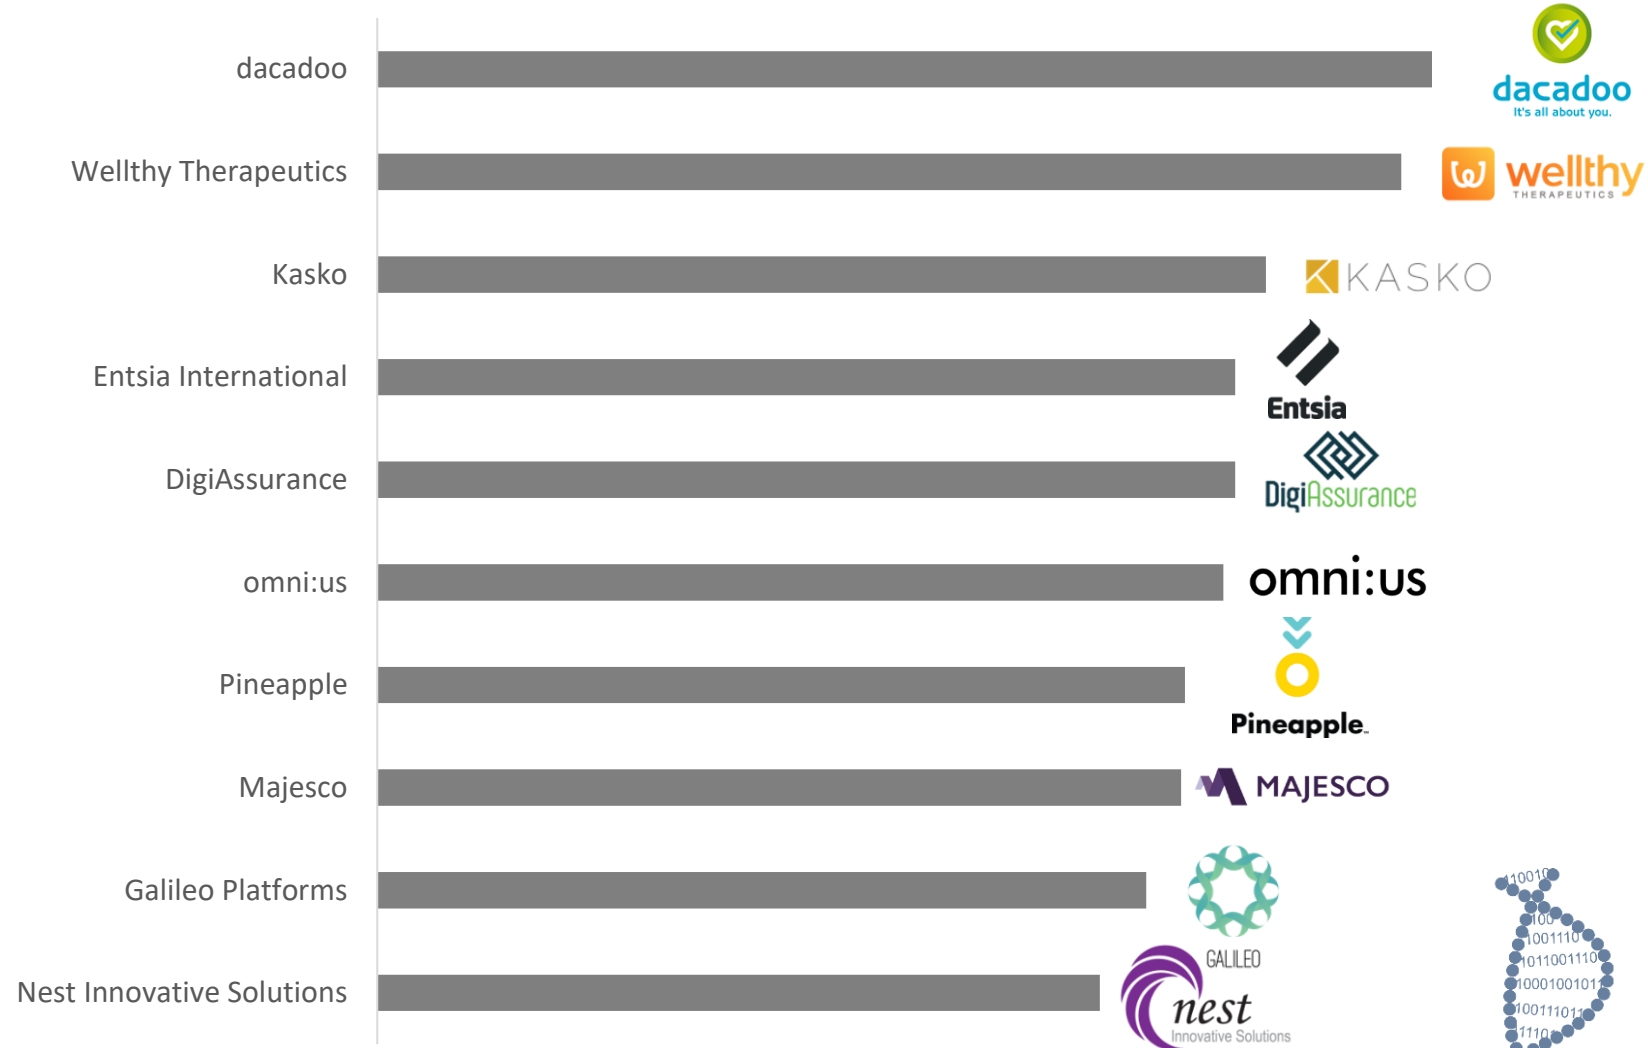

TDI InsurTech Directory Top 10 Tech Companies of 2020*

*Measured by number of booth visits across the year

**Click the logos to
find out more**

TDI INSURTECH DIRECTORY
THE WORLD'S INSURTECH DATABASE